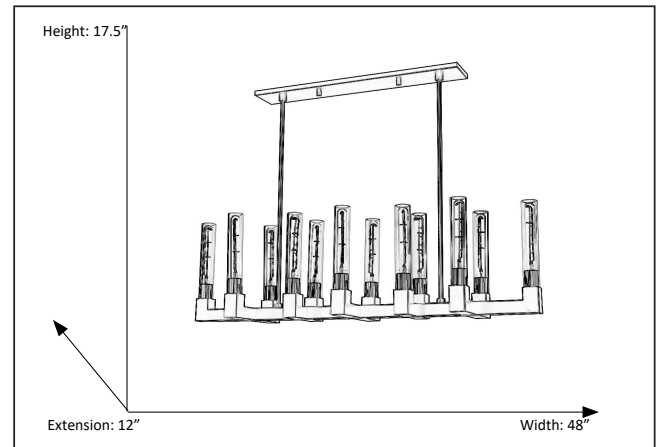

### Features

Item Number	7-70244
Finish	Matte Black
Dimensions	17.5"H x 48"W x 12"E
Lamp Info	Tubular Style T10(E26)
Max Wattage	60 W
ETL Listed	Dry Location
Location	Indoor