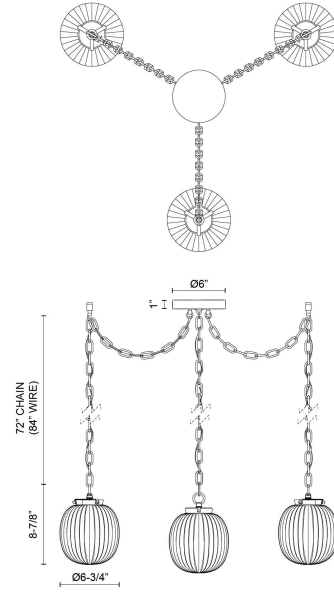

Cherise 7-in Multi Pendant

| Model | Bulbs (not included) | Wattage (or equivalent) |
|---|----------------------|-------------------------|
| MP579707 MP579707BGGR MP579707MBGR | 3 x E26 | 60W |

Step into nostalgia with the Cherise collection, inspired by the enchanting candy shops of the 1920s. Each bonbon-shaped ribbed opal glass shade casts a soft, inviting glow while infusing your space with delightful Art Deco charm. Elevate your decor with a sweet touch of vintage style!

SPECIFICATION DETAILS

| | |
|---------------------------|---------------------------------------|
| Fixture Dimensions | D6-3/4" x H8-7/8" |
| Canopy Dimensions | D6" x H1" |
| Minimum Hang Height | 12" |
| Location | Dry |
| Glass Details | Glossy Ribbed Opal Glass |
| Illumination Direction | Omni-directional |
| Light Source/Life | Socket |
| Material | Steel, Glass |
| Slopped Ceiling Adaptable | Yes |
| Shade Details | Glossy Ribbed Opal Glass Shade |
| Wire Length | 84" |
| Wire Style | Gold Wire (BGGR) Black Wire (MBGR) |
| Compliance | UL Certified: Yes |