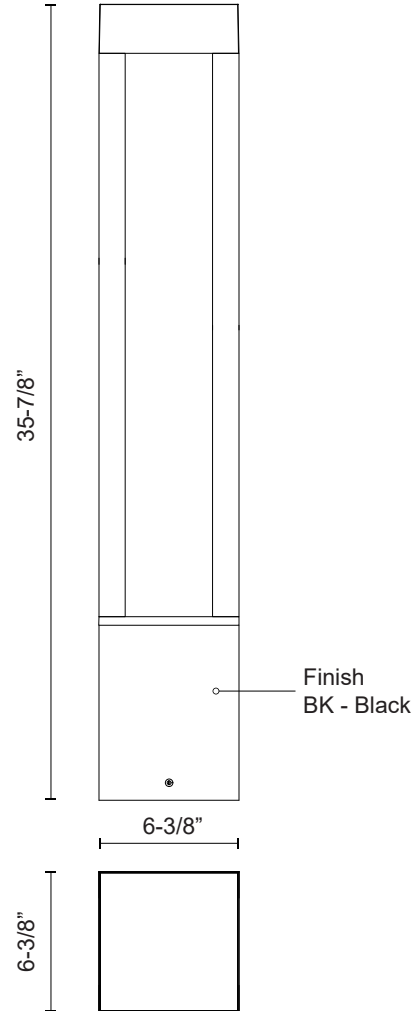

DESCRIPTION

Architectural designed high powered LED exterior bollard fixture, high pressure die-cast aluminum square-shaped housing with four rectangular-shaped openings which radiates the light downward and throughout all openings and surrounding areas of the bollard. Available in two different heights and IK10 Rated.

SPECIFICATION DETAILS

Fixture Dimensions	L6-3/8" x W6-3/8" x H35-7/8"
Light Source	LED with DC Driver
Wattage	24W
Total Lumens	2100lm
Delivered Lumens	1350lm*
Voltage	120-277V
Color Temperature	3000K
CRI (Ra)	90CRI
Optional Color Temps	2700K - 5000K Available, Minimum Order Quantities Apply
LED Rated Life	50,000 hours
Dimming	100% - 10%, TRIAC or ELV Dimmer (Not Included)
Glass Details	Clear High Impact Glass
Location	Wet, IP65
Material	Aluminum + Glass
Illumination Direction	Down
Paint Finish	BK02

* For custom options, consult factory for details.

* For warranty information, please visit www.kuzcolighting.com/warranty

COMMENT