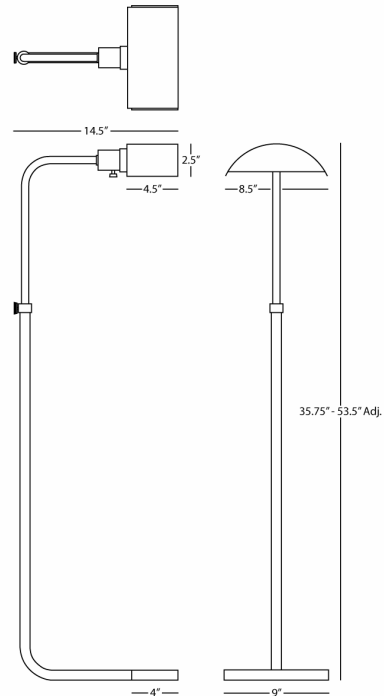

KOLEMAN

Z461

Adjustable Task Floor Lamp

1-60W Max.

Bulb Type: B11 Torpedo

Switch: Hi-Lo Dimming

Deep Patina Bronze Finish

Metal Shade

FINISH OPTIONS:

461 - Aged Brass

S461 - Polished Nickel

** Available for Quick SHIP **