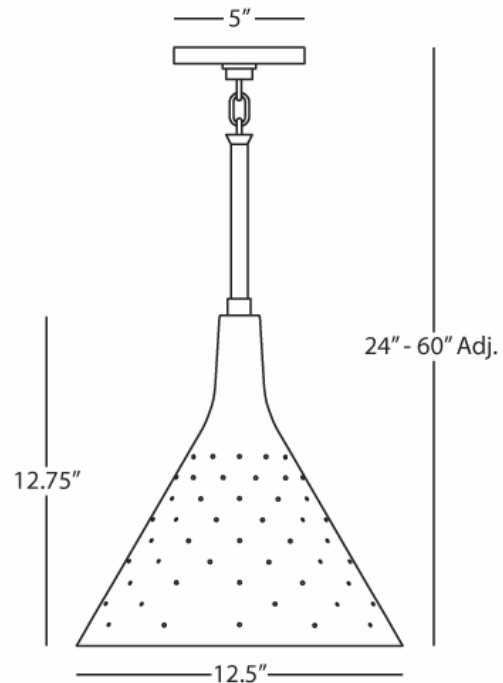

PIERCE

984

Pendant

1-100W Max.

Bulb Type: A

Direct Wire

Modern Brass Finish

Perforated Metal Shade w/ Painted White Interior

Susp. Hardware: 3 pcs. 5/8" X 12" & 1 pc. 5/8" x

6" Extension Rods

FINISH OPTIONS:

B984 - Plated Black

S984 - Antique Silver

**** Available for Quick SHIP ****