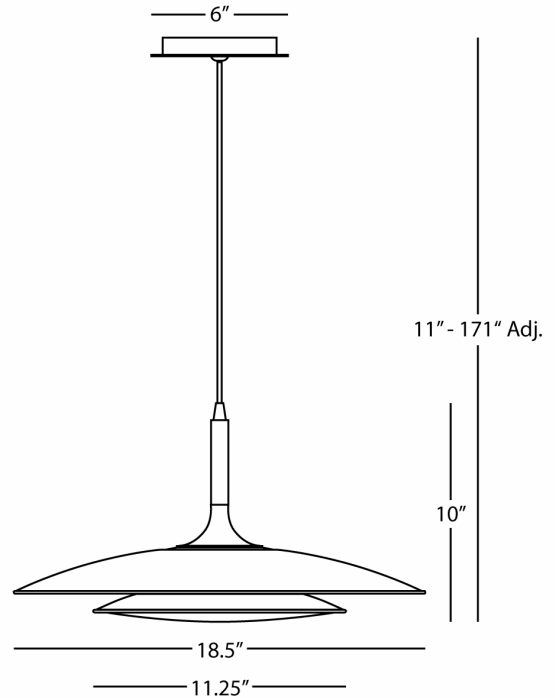

AXIOM

3390

Pendant

3 - 35W Max.

Bulb Type: 120V G9 Bi-Pin Halogen

Bulbs Included

Direct Wire

Polished Gold Finish

Frosted, White Cased Glass Diffuser

Susp. Hardware: 12ft Black Fabric Wrapped Cord

FINISH OPTIONS:

B3390 - Gloss Black

S3390 - Polished Nickel

**** Available for Quick SHIP ****