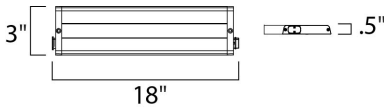

**PRODUCT DESCRIPTION**

The CounterMax MX-L-LPC series, a state-of-the-art low profile LED under cabinet light, installs easily under the cabinet and emits a crisp white light which illuminates without shadows. Dimmable using a standard wall dimmer and cabinets stay cool and safe with LED light output. CounterMax MX-L-LPC series is connectable with or without cords using MXInterLink5 technology, making this series convenient as well as beautiful.

**MEASUREMENTS**

DIMENSION : 18." L x 3." W x 0.55" H  
 HANGING WEIGHT : 2.2 lb

**LAMPING**

INPUT VOLTAGE : 120V  
 LUMENS : 640 Rated (0 Del.)  
 BULB : 6 x 2.46W LED (INTEGRATED), 15W Total  
 DIMMABLE : Dimmable  
 CRI : 85 CRI  
 COLOR\_TEMP : 3000K